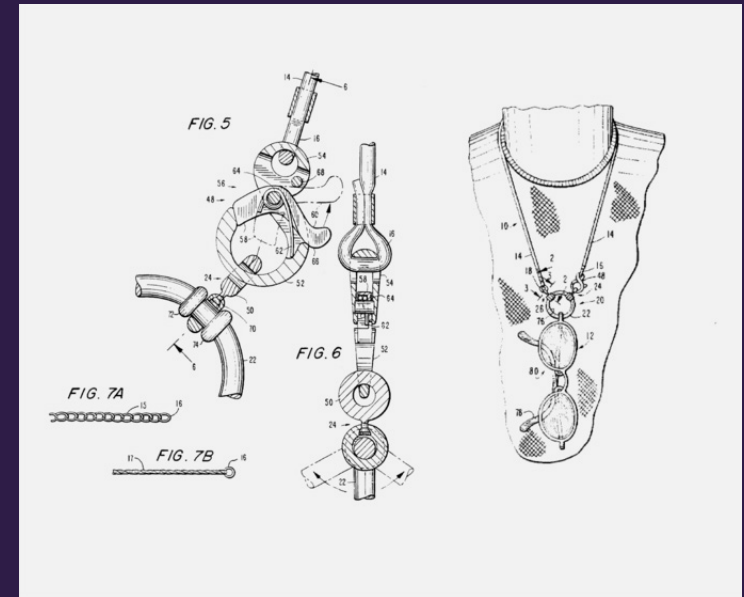

## LA LOOP - HOW IT WORKS.

PATENTED HINGE THAT KEEPS YOUR EYEWEAR IN PLACE

LA LOOP's patented swivel-hinge technology ensures that your glasses stay at your fingertips. The swivel hinges on either side the loop swivel 360 degrees in every direction. This rotation allows the loop to lay flat against you and the necklace to move independently. When the glasses are in the loop they stay securely in place.