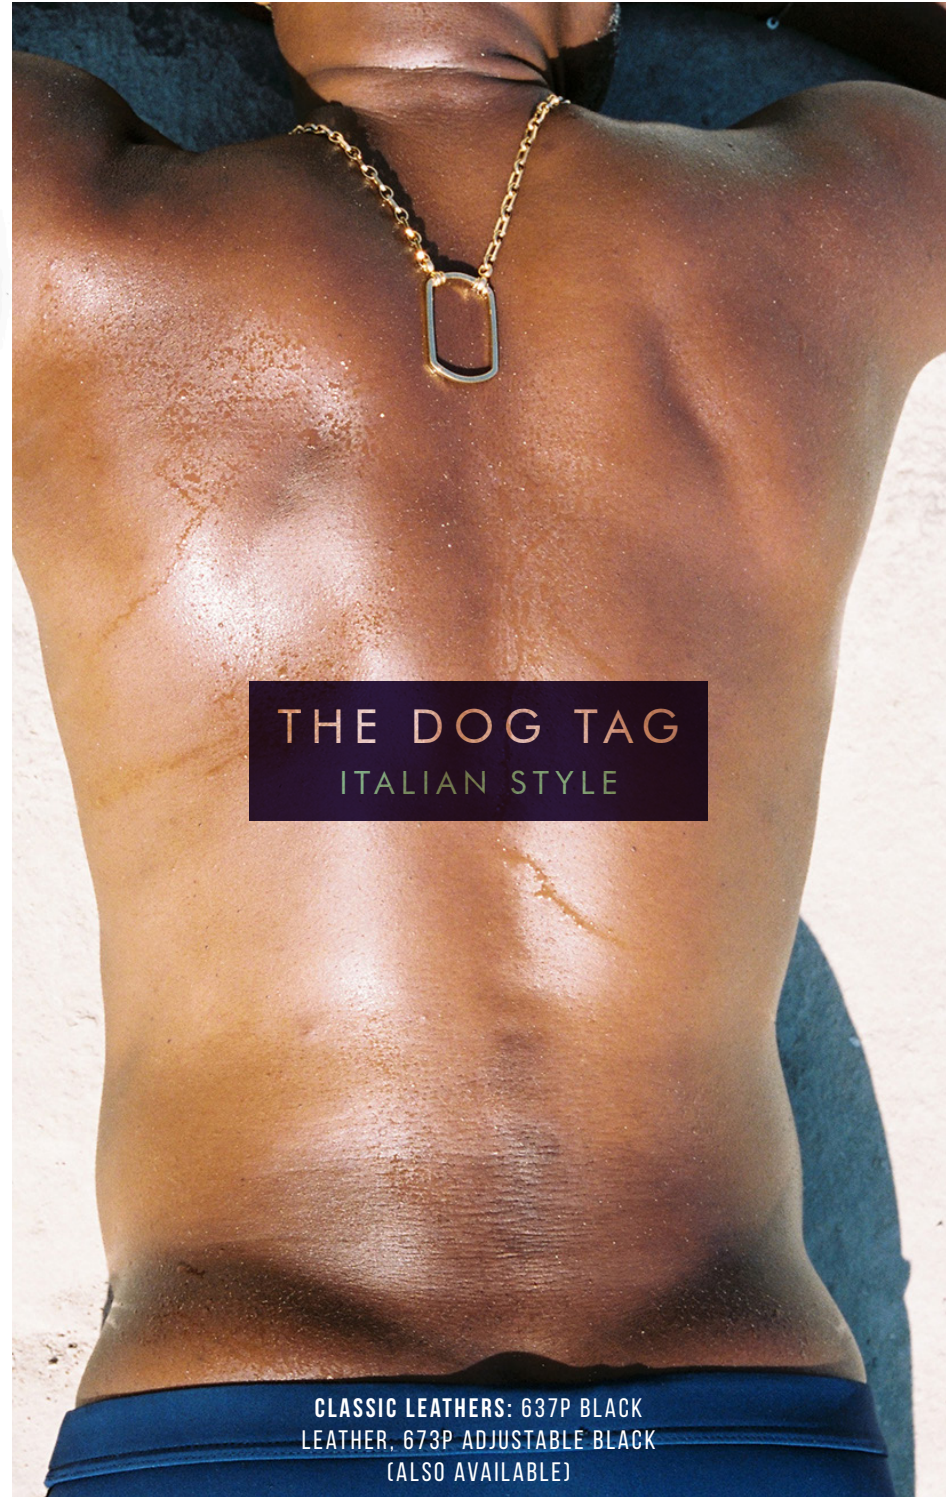

# THE SOUL OF LA LOOP. CRAFTSMANSHIP

ITALIAN BRAIDED  
LEATHERS

972CG COGNAC

795MC METALLIC CHOCOLATE

ALSO AVAILABLE: BLACK WITH GUN 795PG,  
BRAIDED BLACK WITH GUN 780PG

CLASSIC LEATHERS

983E EARTH

ALSO AVAILABLE 993P BLACK, LONGER 25"  
IN 960LP BLACK, 960TLP TAUPE

889DC THE DIANE 24K

678P ANTIQUE BOX CHAIN

673PH HICKORY

THE DOG TAG  
ITALIAN STYLE

CLASSIC LEATHERS: 637P BLACK  
LEATHER, 673P ADJUSTABLE BLACK  
(ALSO AVAILABLE)

805GM GOLD MAXI

587GD GOLD

ALSO AVAILABLE: BLACK W GUN 587BLG