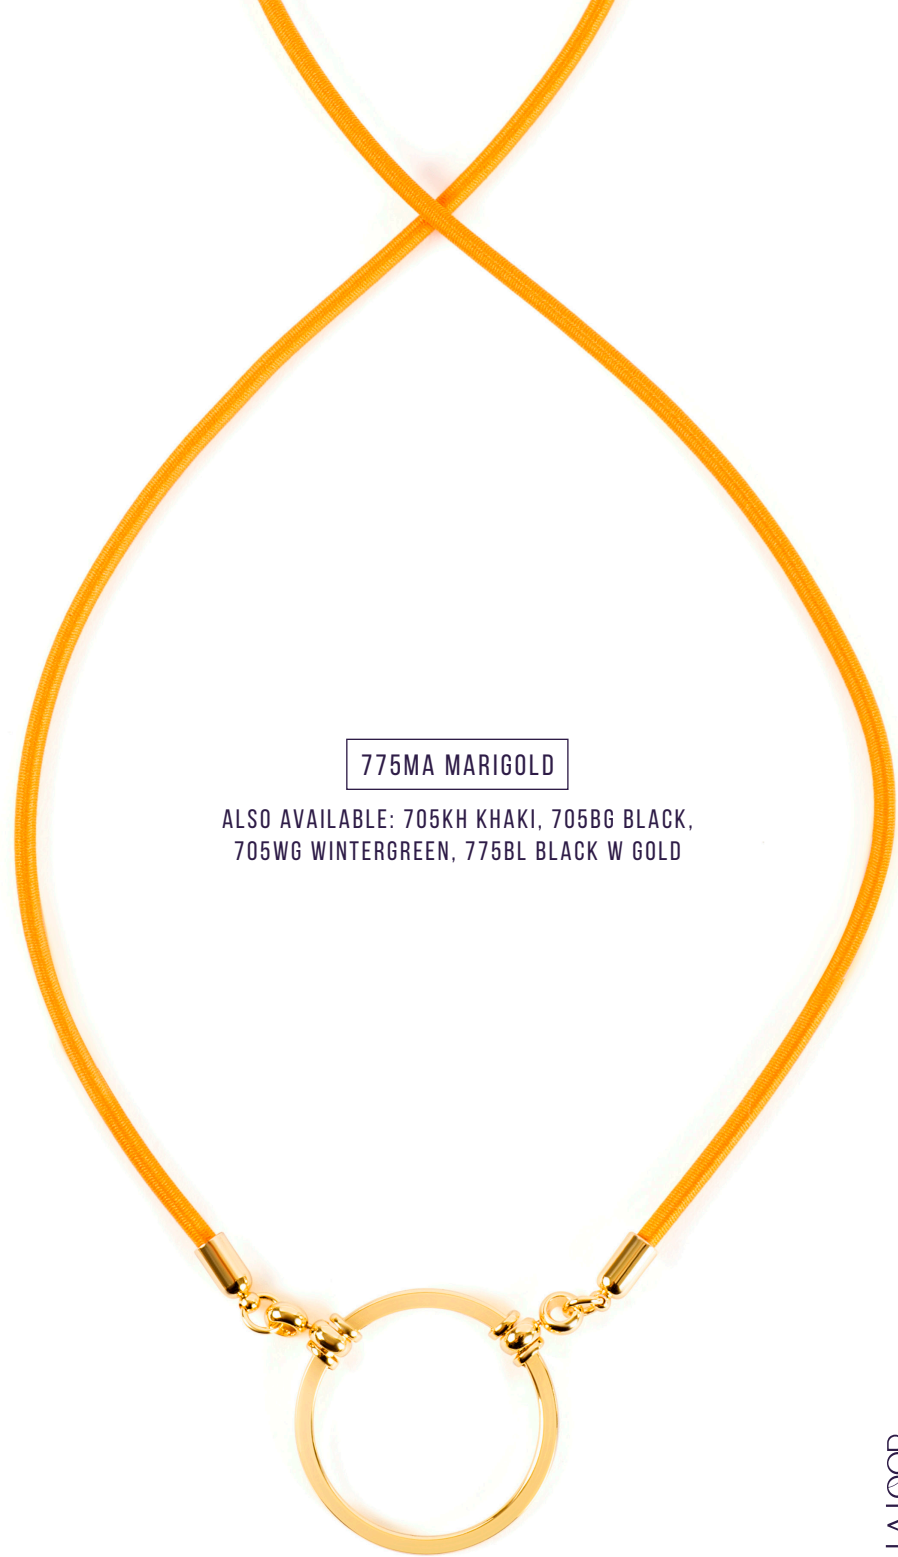

268P PYRITE

308P FRESHWATER PEARL

AN  
ACETATE  
WORLD

009FJ

ALSO AVAILABLE IN CLASSIC SIZE: 001LP TORTOISE,  
162P ANIMAL PRINT, 168P BLACK

009JG

SPORT & STRETCH LA LOOP  
MADE IN US

SPORTLOOP IN RED.  
ALSO AVAILABLE IN BLACK, NAVY, GOLDEN YELLOW, SILVER, BROWN

775MA MARIGOLD

ALSO AVAILABLE: 705KH KHAKI, 705BG BLACK,  
705WG WINTERGREEN, 775BL BLACK W GOLD

1114JG JET FONTANA 24K

1121JG JACKIE 24K LINK

ST13SB THE  
TWIST BLACK  
SPINEL

ST13VG THE TWIST VESUVIANITE