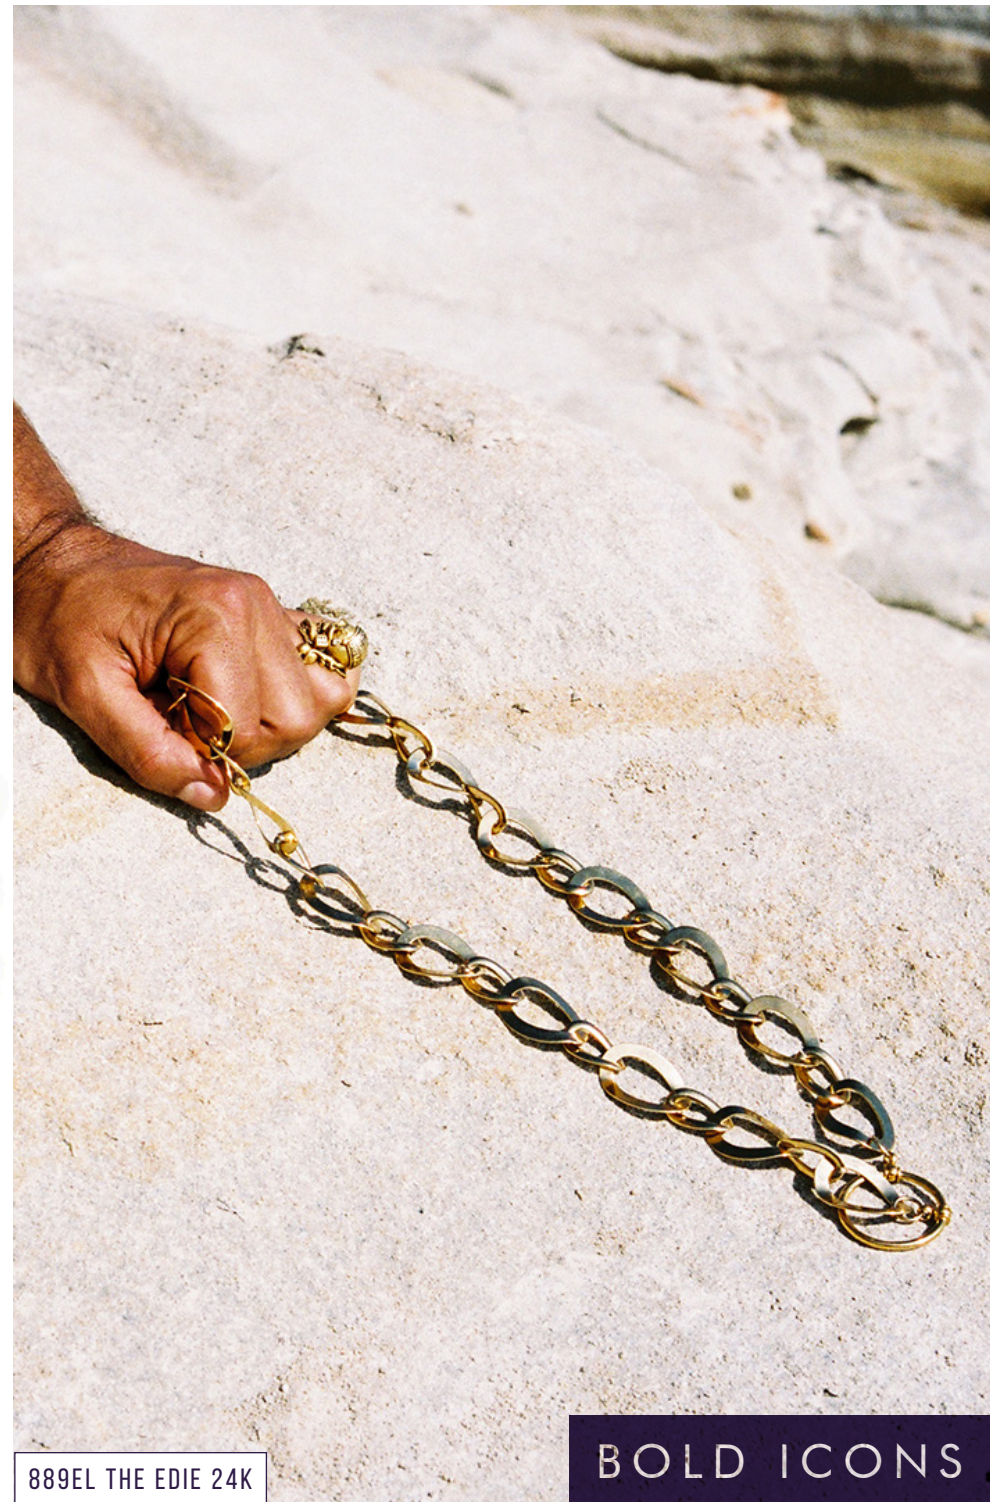

889EL THE EDIE 24K

BOLD ICONS