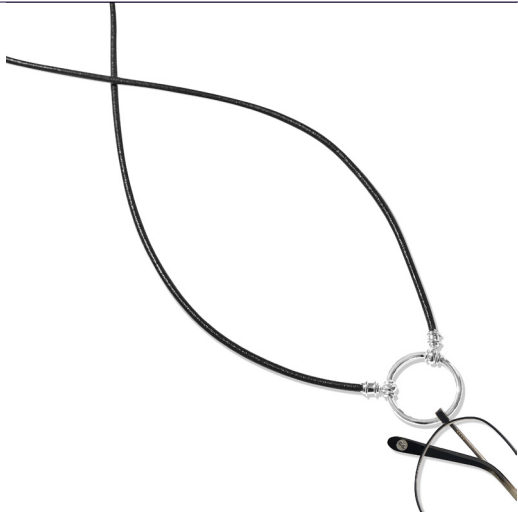

LA LOOP IS THE ORIGINAL NECKLACE FOR EYEWEAR

LA LOOP IS MOVEMENT

CLASSIC LEATHER WITH SILVER PLATED LOOP & CLASP - 21"

993-BLACK

993-BROWN

993-DENIM

993-BLACK-G GOLD

Classic Leather with Gold Plated Loop & Clasp 21"

ITALIAN STITCHED LEATHER

LA LOOP ESSENTIALS

CLASSIC LEATHER WITH SILVER PLATED LOOP - 25"

960-BLACK

960-BROWN

960-DENIM

960-GREEN

960-CHAMPAGNE

ITALIAN STITCHED LEATHER

LA LOOP ESSENTIALS

CLASSIC BRAIDED LEATHER WITH RHODIUM PLATED LOOP & CLASP - 21"

070-BLACK

070-BROWN

070-OLIVE

ITALIAN BRAIDED LEATHER

LA LOOP ESSENTIALS