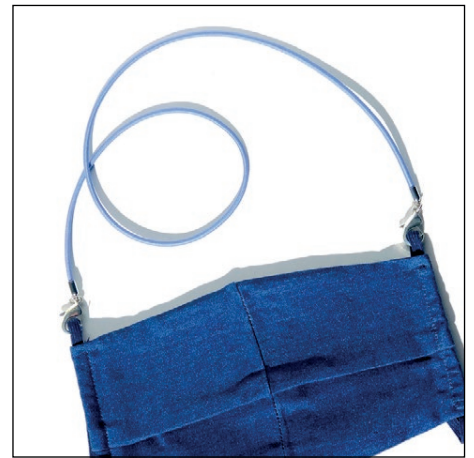

STYLE: 21BFMND, BUFF STRETCH WITH NAVY DENIM COTTON MASK

QTY: _____

STYLE: 21NVMND, NAVY STRETCH WITH NAVY DENIM COTTON MASK

QTY: _____

STYLE: 21CLMND CLAY STRETCH WITH NAVY DENIM COTTON MASK

QTY: _____

NEW STYLE: 21SBMND SKY BLUE STRETCH WITH NAVY DENIM COTTON MASK