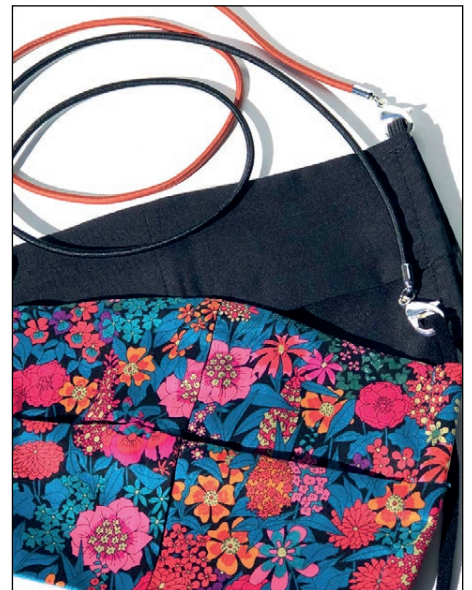

NEW STYLE: 21SBMB SKY BLUE STRETCH WITH BLACK COTTON MASK

QTY: _____